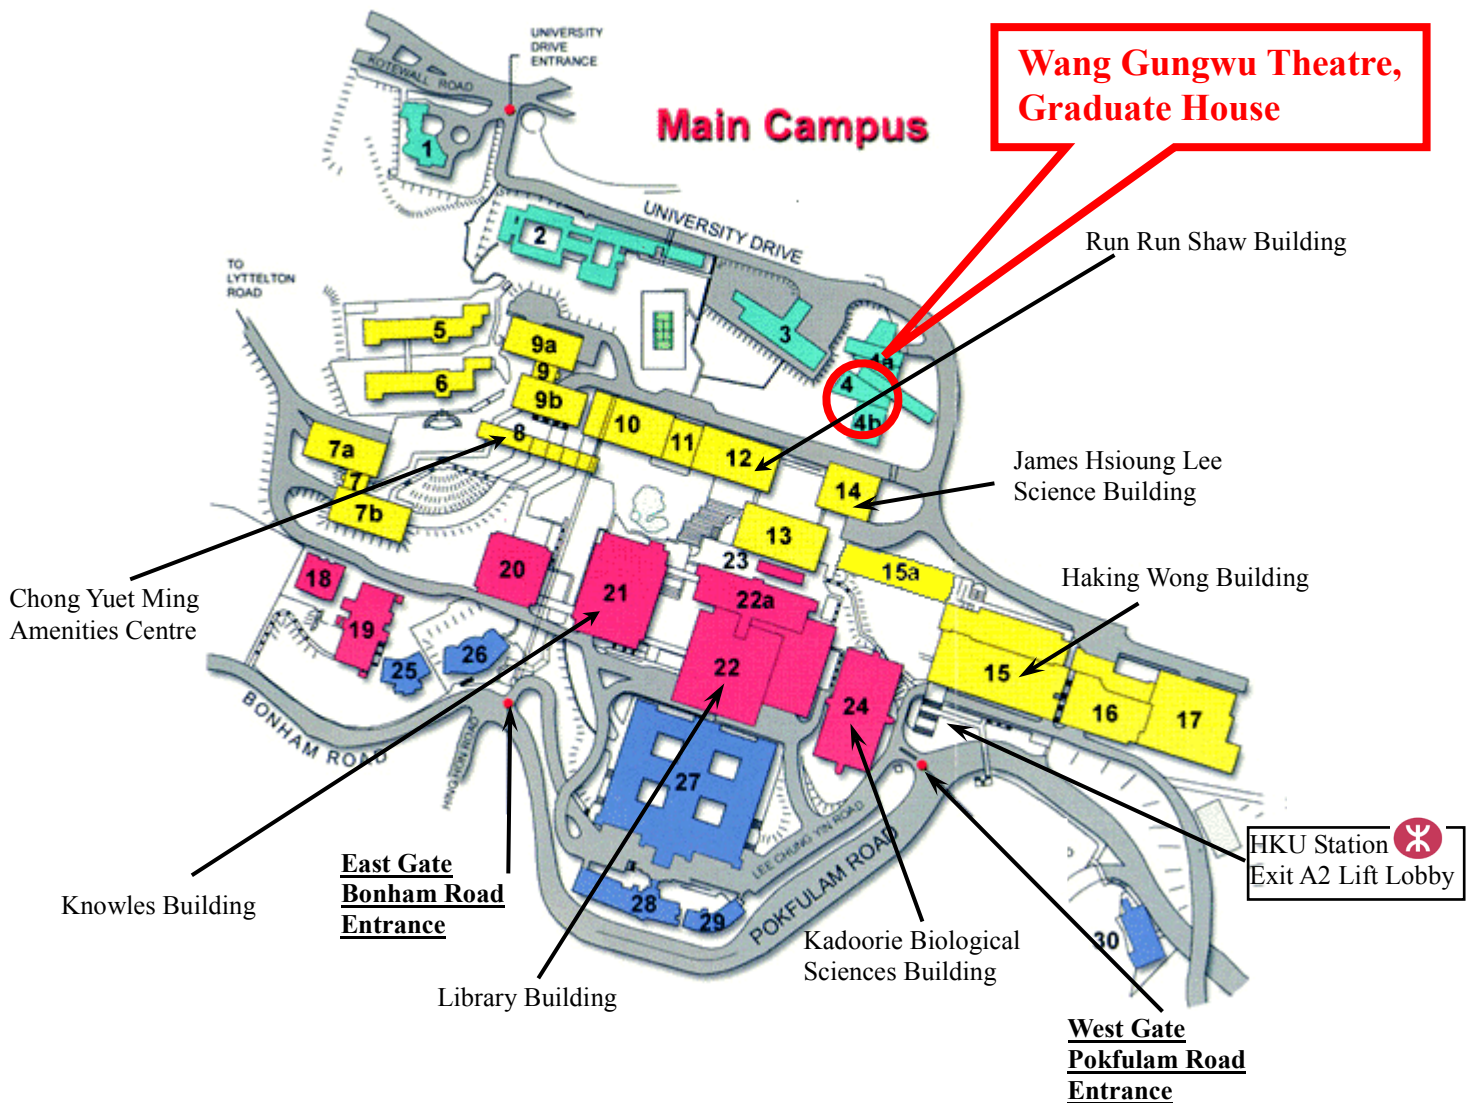

Map of Wang Gungwu Theatre, Graduate House, HKU

Transportation to HKU:

1) *By Bus:*

Take either No. 23, 40, 40M from Admiralty outside Pacific Place or either No. 4, 7, 91 from Exchange Square at Central. Alight at the bus-stop in front of the East Gate on Bonham Road or the West Gate in front of Haking Wong Building on Pokfulam Road.

2) *By MTR:*

Get onto the Campus from HKU Station (Exit A2) and take the lift to the Upper Level of University Street.

3) *By Taxi:*

From Admiralty or Central to Cotton Tree Drive to Robinson Road to Kotewall Road. Turn right onto University Drive.