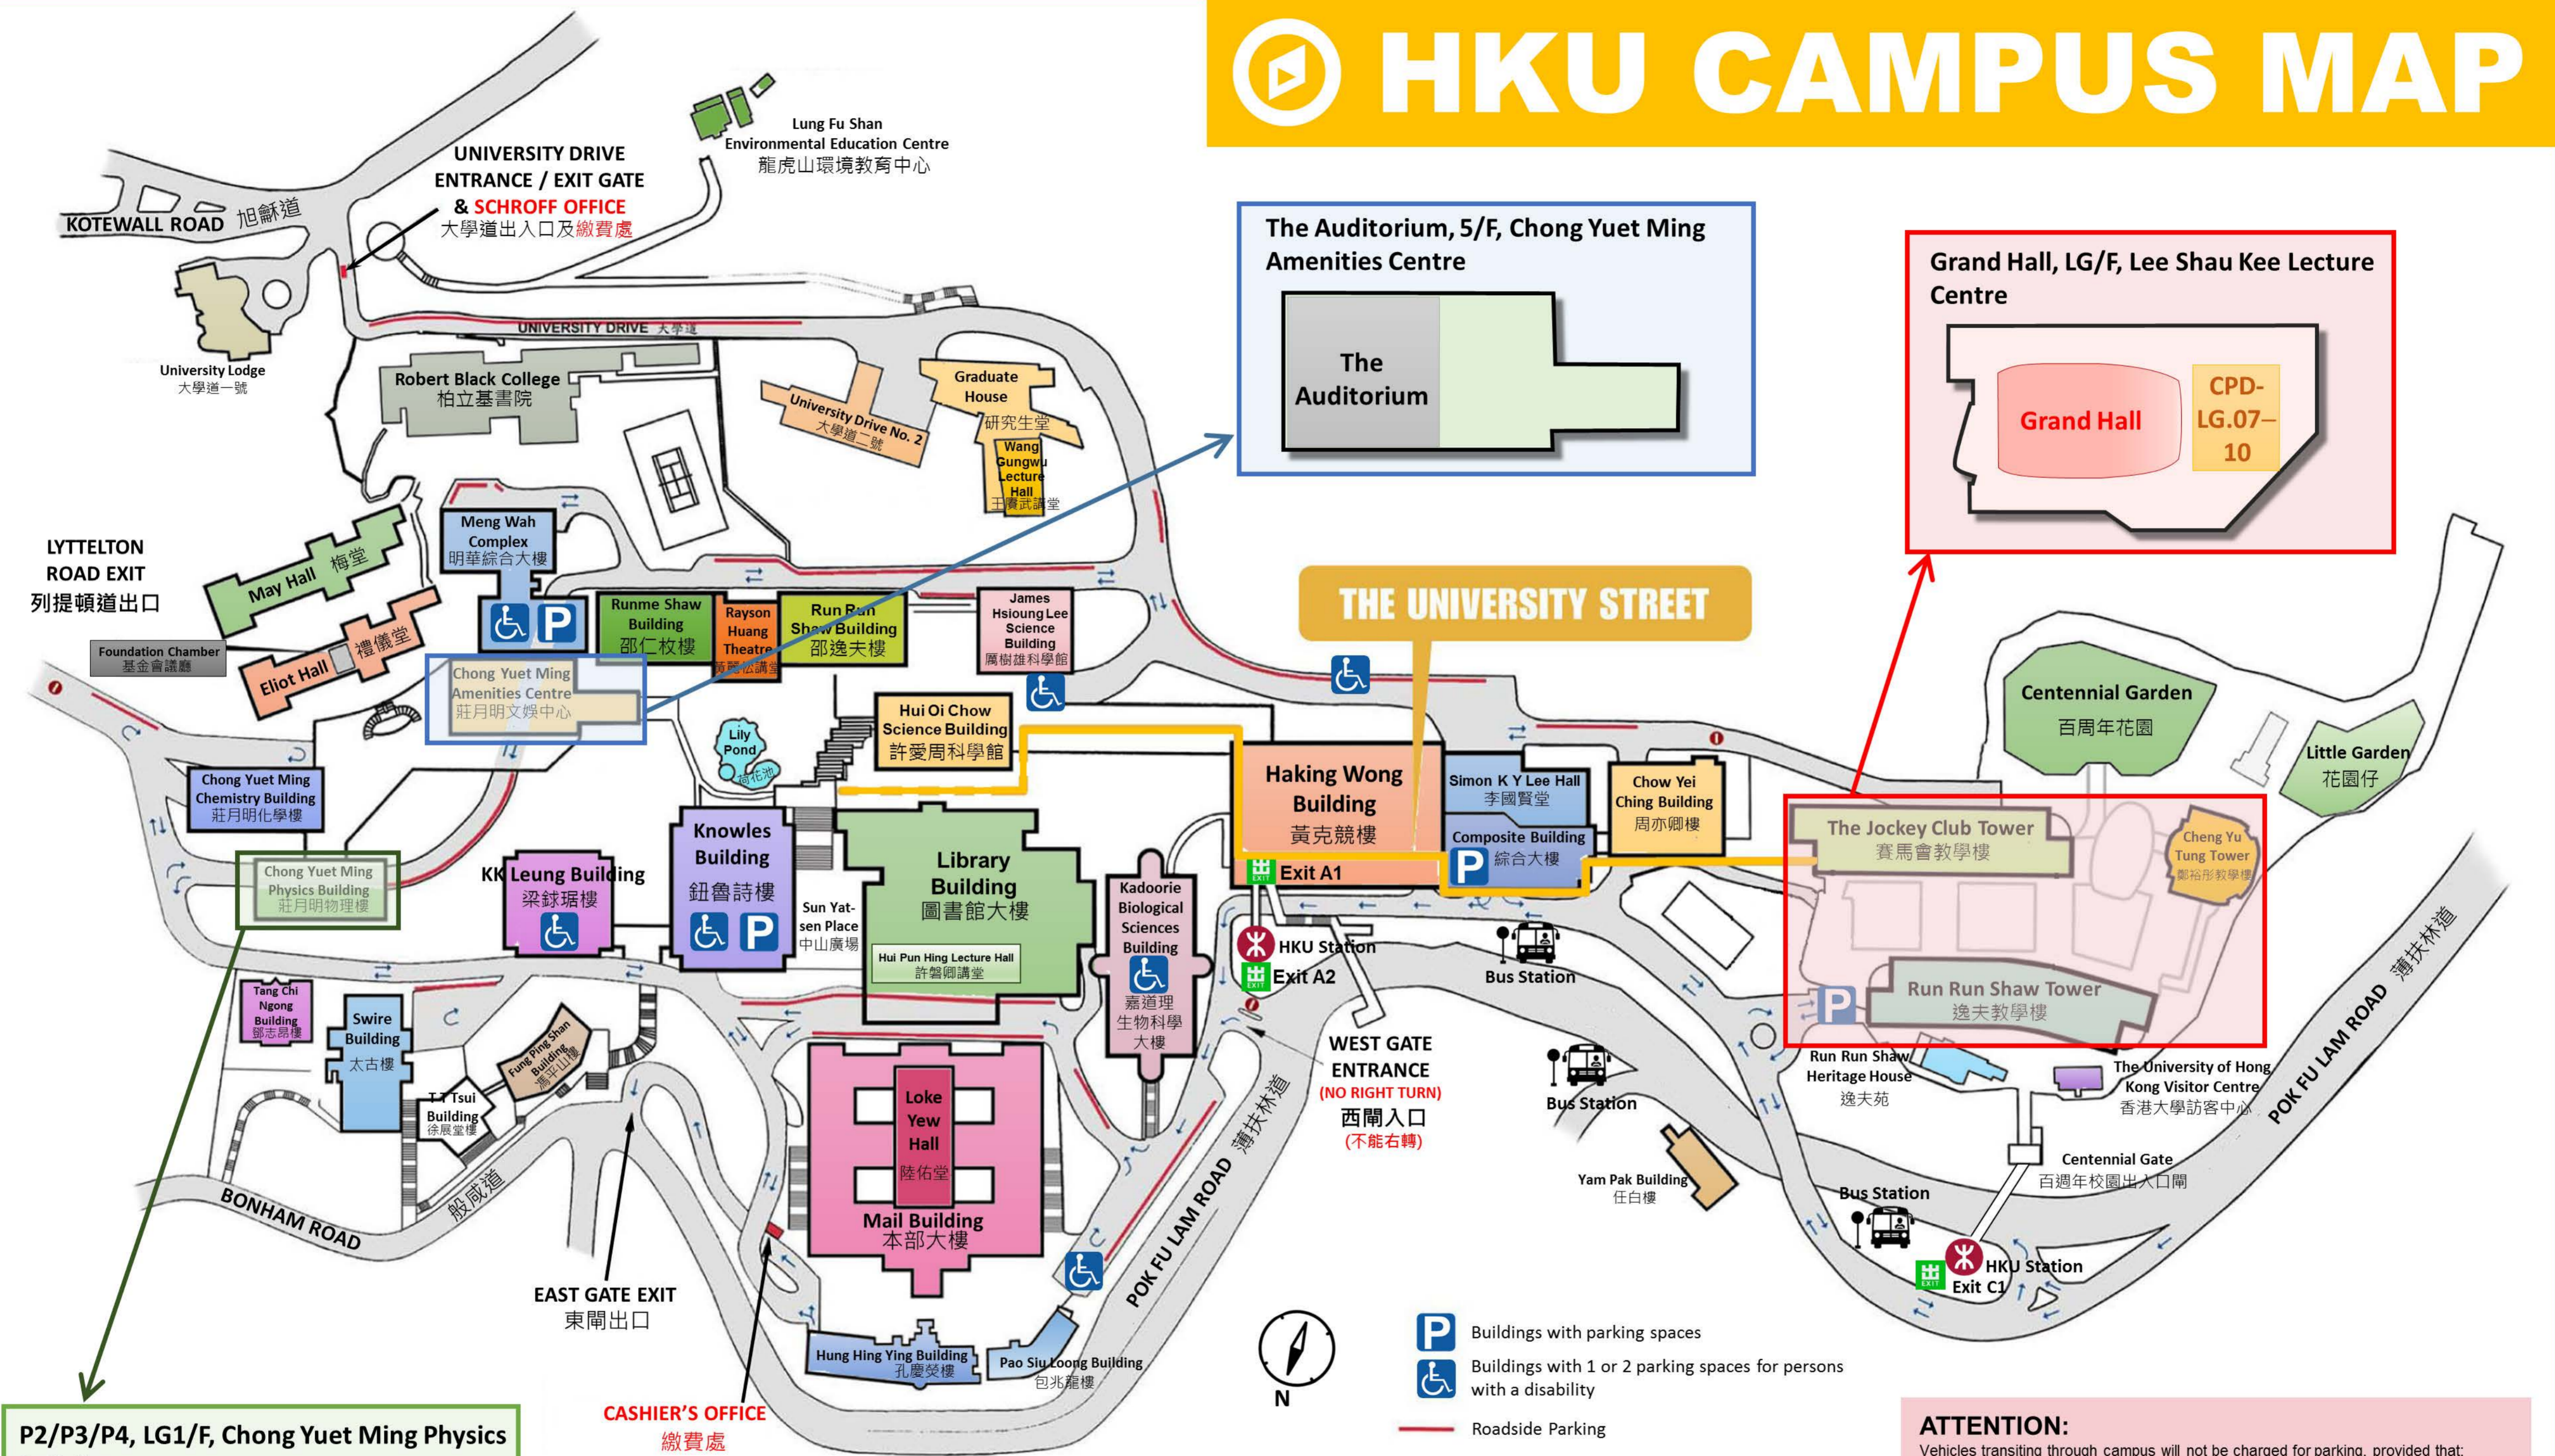

# HKU CAMPUS MAP

**P2/P3/P4, LG1/F, Chong Yuet Ming Physics Building**

- Buildings with parking spaces
- Buildings with 1 or 2 parking spaces for persons with a disability
- Roadside Parking

**ATTENTION:**  
 Vehicles transiting through campus will not be charged for parking, provided that:

- 1) They leave the campus within a 30-minute period;
- 2) Vehicles entering at the West Gate must leave by the East Gate;
- 3) Vehicles entering at the University Drive gate must leave by the same gate.

Vehicles contravening these regulations will pay a parking charge.

**注意:**  
 時租車輛須利用同一個閘口進出方享有30分鐘免費時限; 由薄扶林道西閘進入校園, 必須經由般含道東閘離開; 同樣地, 由大學道進入校園, 必須經大學道閘離開; 否則, 一律不會獲得免費時限停車及須付泊車費。

香港大學  
**THE UNIVERSITY OF HONG KONG**