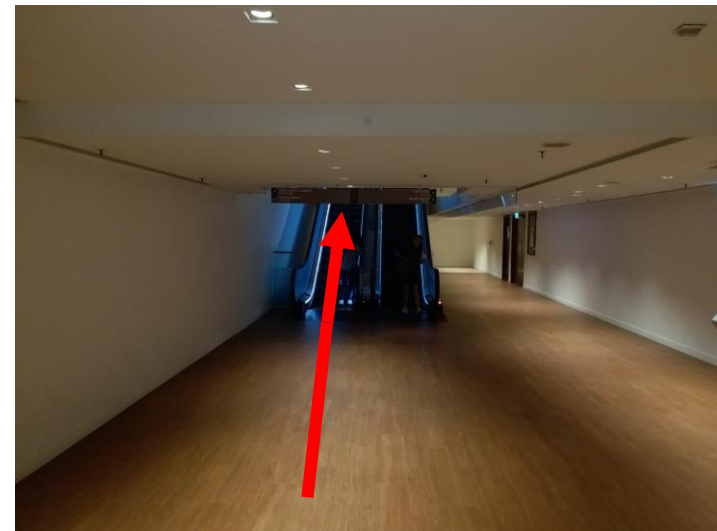

Go up the escalators...

Up the ramp...

Up the escalators...

Up the next set of escalators.

Directions from HKU MTR to CPD LG.63 (part 3)

At the top of the escalators, turn left.

Walk along the corridor.

Turn right at the end.