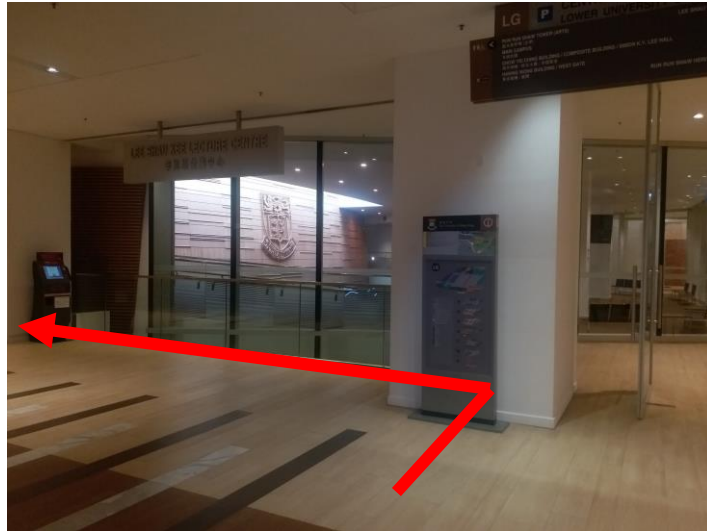

Go up the escalators...

Up the ramp...

Up the escalators...

Up the next set of escalators.

Directions from HKU MTR to CPD LG.63 (part 3)

At the top of the escalators, turn left.

Walk along the corridor.

Turn right at the end.