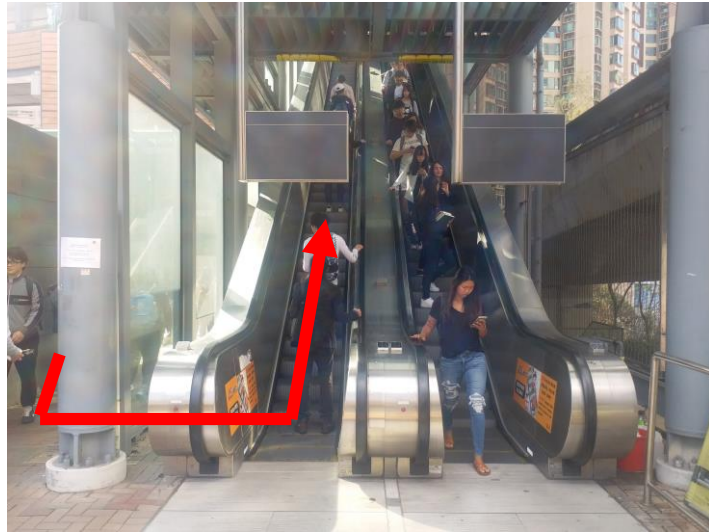

Directions from HKU MTR to CPD LG.63

HKU MTR Exit C.

Along the walkway.
Take Exit C1, on your right.

Take the elevator up to
street level.

Go down the ramp and turn left.

Directions from HKU MTR to CPD LG.63 (part 2)

Go up the escalators...

Up the ramp...

Up the escalators...

Up the next set of escalators.

Directions from HKU MTR to CPD LG.63 (part 3)

At the top of the escalators, turn left.

Walk along the corridor.

Turn right at the end.