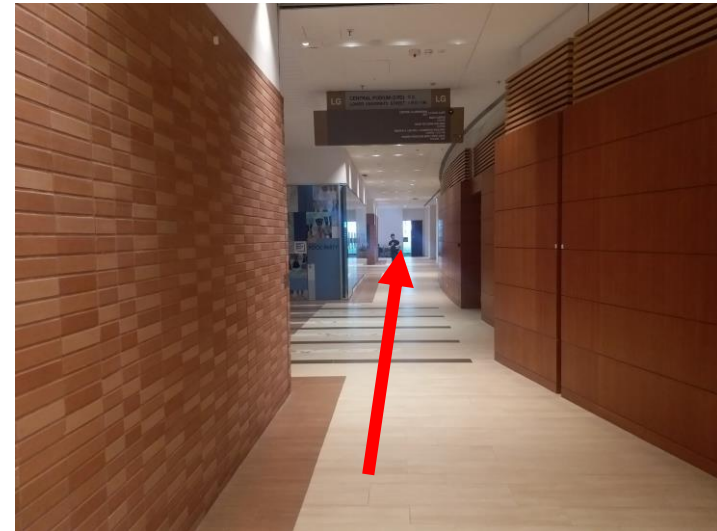

Go up the escalators...

Up the ramp...

Up the escalators...

Up the next set of escalators.

Directions from HKU MTR to CPD LG.63 (part 3)

At the top of the escalators, turn left.

Walk along the corridor.

Turn right at the end.